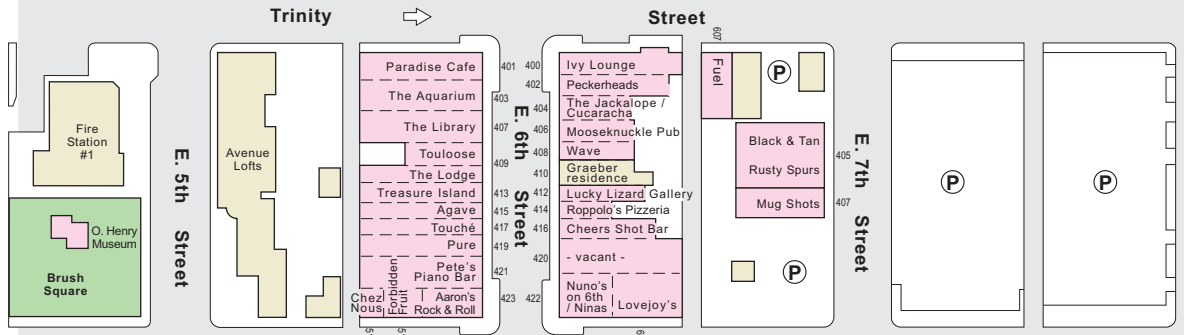

City of Austin
Economic Growth & Redevelopment Services Office