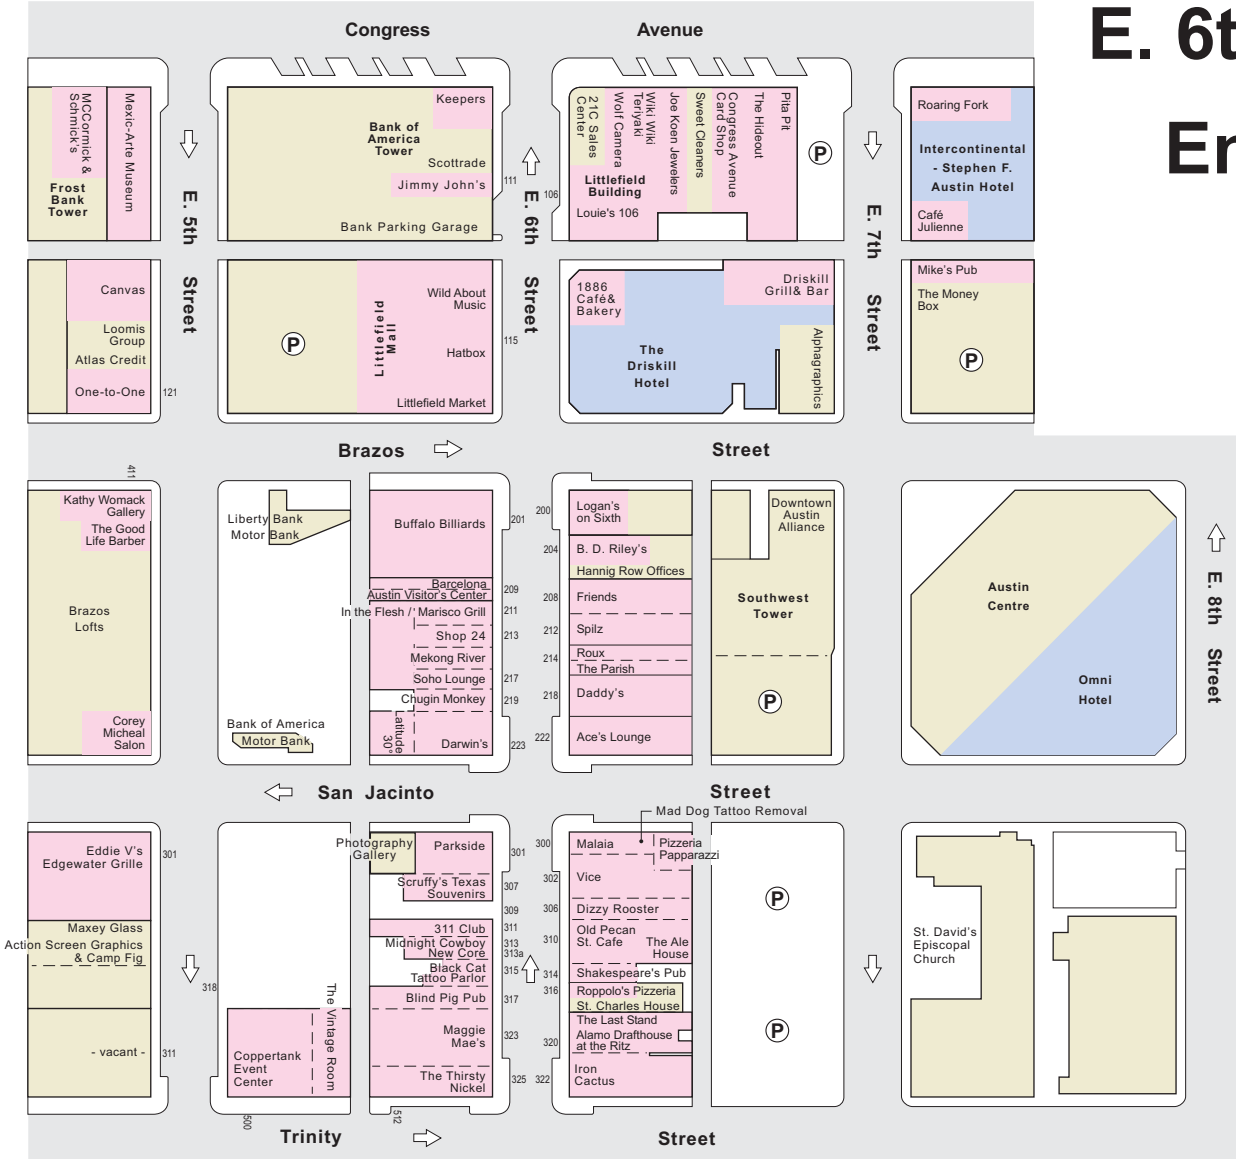

E. 6th St. / Red River St. Entertainment Area

- Nightclubs, Restaurants, Museums and Retail
- Hotels
- P Public Parking
- One-Way Street

Revised March 5, 2009

City of Austin
Economic Growth & Redevelopment Services Office

This map has been produced by the City of Austin for the sole purpose of aiding planning decisions and is not warranted for any other use. No warranty is made by the City regarding its accuracy or completeness.