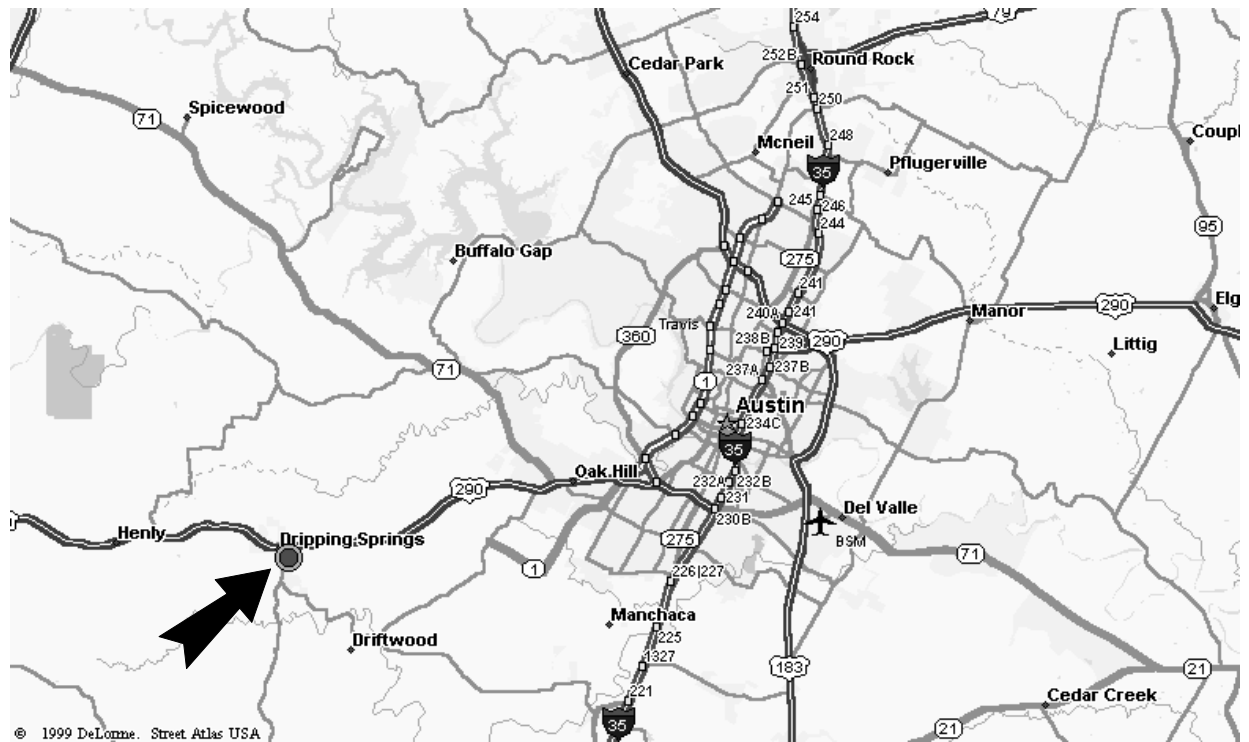

DRIPPING SPRINGS

The ball field is NOT at the high school !!

- Take Highway 290 West to Dripping Springs
- Turn LEFT onto Rob Shelton Blvd. (just past the Dairy Queen)
- Follow Rob Shelton to the dead end and turn LEFT onto Sports Park Road
- Turn LEFT just BEFORE the first field. Park along the tree line. NOTE: You do NOT want to park in the main parking lot between the fields. You WILL get blocked in !!

East Metro Park

Blake Manor Rd
Manor, TX

- Take US 290 East toward Manor
- Turn **RIGHT** onto Old Highway 20 at the traffic signal just past Hwy 130
- Turn **RIGHT** onto South Lexington at the stop sign
- Go about 0.2 miles and turn **LEFT** onto Blake Manor
- Go about 4 miles and turn **RIGHT** into the park