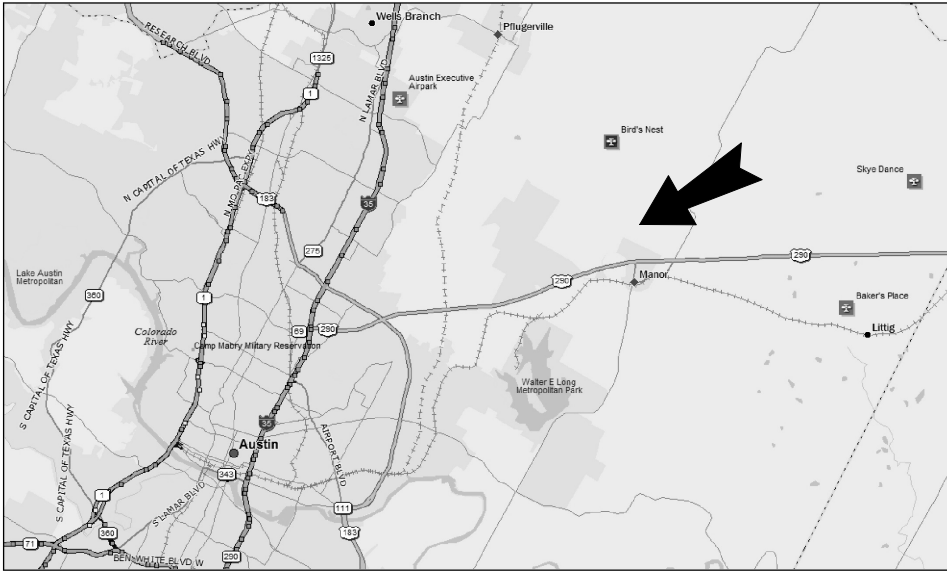

DRIPPING SPRINGS

The ball field is NOT at the high school !!

- Take Highway 290 West to Dripping Springs
- Turn LEFT onto Rob Shelton Blvd. (just past the Dairy Queen)
- Follow Rob Shelton to the dead end and turn LEFT onto Sports Park Road
- Turn LEFT just BEFORE the first field. Park along the tree line. NOTE: You do NOT want to park in the main parking lot between the fields. You WILL get blocked in !!

EASTSIDE MEMORIAL HIGH

1112 Arthur Stiles

MANOR HIGH

12700 Gregg Manor Road
Manor, TX

- Take US 290 East toward Manor
- Turn LEFT onto Gregg Manor Road at the traffic signal just past the Ford Dealership
- Turn LEFT into the driveway at the Middle School (just past the water tower)
- Go past the stop sign, and take the FIRST drive to the RIGHT (NOTE: the sign may say “Buses Only”, but it is the ONLY way to get to the field)
- Park near the Ag Barn

East Metro Park

Blake Manor Rd
Manor, TX

- Take US 290 East toward Manor
- Turn **RIGHT** onto Old Highway 20 at the traffic signal just past Hwy 130
- Turn **RIGHT** onto South Lexington at the stop sign
- Go about 0.2 miles and turn **LEFT** onto Blake Manor
- Go about 4 miles and turn **RIGHT** into the park