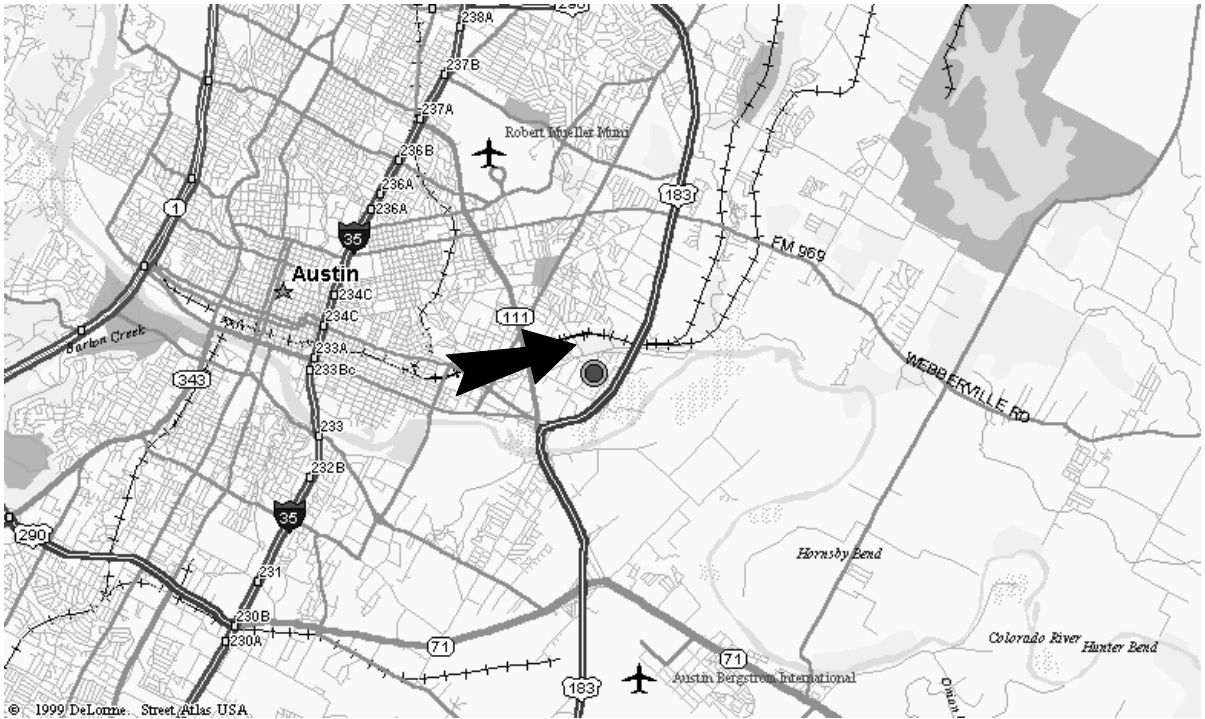

DRIPPING SPRINGS

The ball field is NOT at the high school !!

- Take Highway 290 West to Dripping Springs
- Turn LEFT onto Rob Shelton Blvd. (just past the Dairy Queen)
- Follow Rob Shelton to the dead end and turn LEFT onto Sports Park Road
- Turn LEFT just BEFORE the first field. Park along the tree line. NOTE: You do NOT want to park in the main parking lot between the fields. You WILL get blocked in !!

EASTSIDE MEMORIAL HIGH

1112 Arthur Stiles

MANOR HIGH

12700 Gregg Manor Road
Manor, TX

- Take US 290 East toward Manor
- Turn LEFT onto Gregg Manor Road at the traffic signal just past the Ford Dealership
- Turn LEFT into the driveway at the Middle School (just past the water tower)
- Go past the stop sign, and take the FIRST drive to the RIGHT (NOTE: the sign may say “Buses Only”, but it is the ONLY way to get to the field)
- Park near the Ag Barn

East Metro Park

Blake Manor Rd
Manor, TX

- Take US 290 East toward Manor
- Turn **RIGHT** onto Old Highway 20 at the traffic signal just past Hwy 130
- Turn **RIGHT** onto South Lexington at the stop sign
- Go about 0.2 miles and turn **LEFT** onto Blake Manor
- Go about 4 miles and turn **RIGHT** into the park