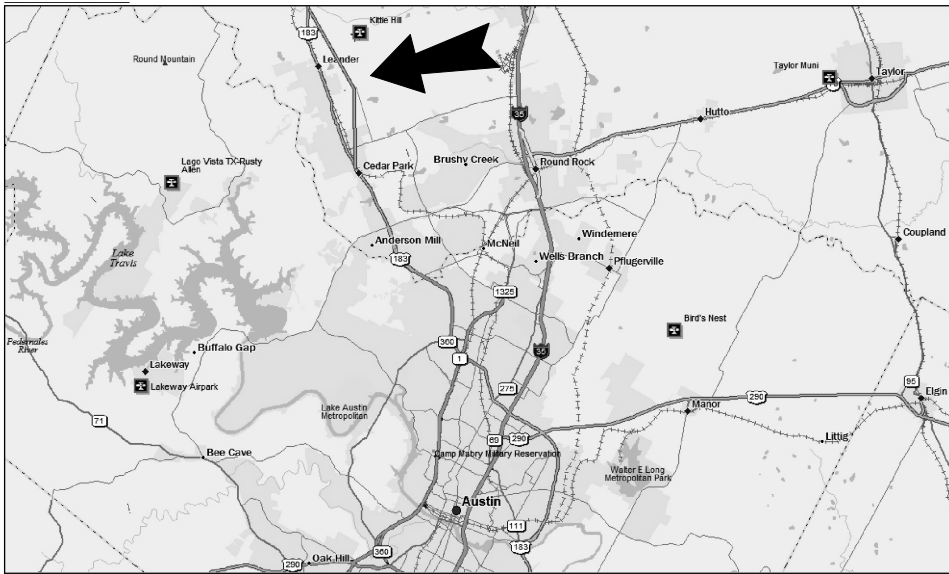

DRIPPING SPRINGS

The ball field is NOT at the high school !!

- Take Highway 290 West to Dripping Springs
- Turn LEFT onto Rob Shelton Blvd. (just past the Dairy Queen)
- Follow Rob Shelton to the dead end and turn LEFT onto Sports Park Road
- Turn LEFT just BEFORE the first field. Park along the tree line. NOTE: You do NOT want to park in the main parking lot between the fields. You WILL get blocked in !!

EASTSIDE MEMORIAL HIGH

1112 Arthur Stiles

MANOR HIGH

12700 Gregg Manor Road
Manor, TX

- Take US 290 East toward Manor
- Turn LEFT onto Gregg Manor Road at the traffic signal just past the Ford Dealership
- Turn LEFT into the driveway at the Middle School (just past the water tower)
- Go past the stop sign, and take the FIRST drive to the RIGHT (NOTE: the sign may say “Buses Only”, but it is the ONLY way to get to the field)
- Park near the Ag Barn

East Metro Park

Blake Manor Rd
Manor, TX

- Take US 290 East toward Manor
- Turn **RIGHT** onto Old Highway 20 at the traffic signal just past Hwy 130
- Turn **RIGHT** onto South Lexington at the stop sign
- Go about 0.2 miles and turn **LEFT** onto Blake Manor
- Go about 4 miles and turn **RIGHT** into the park