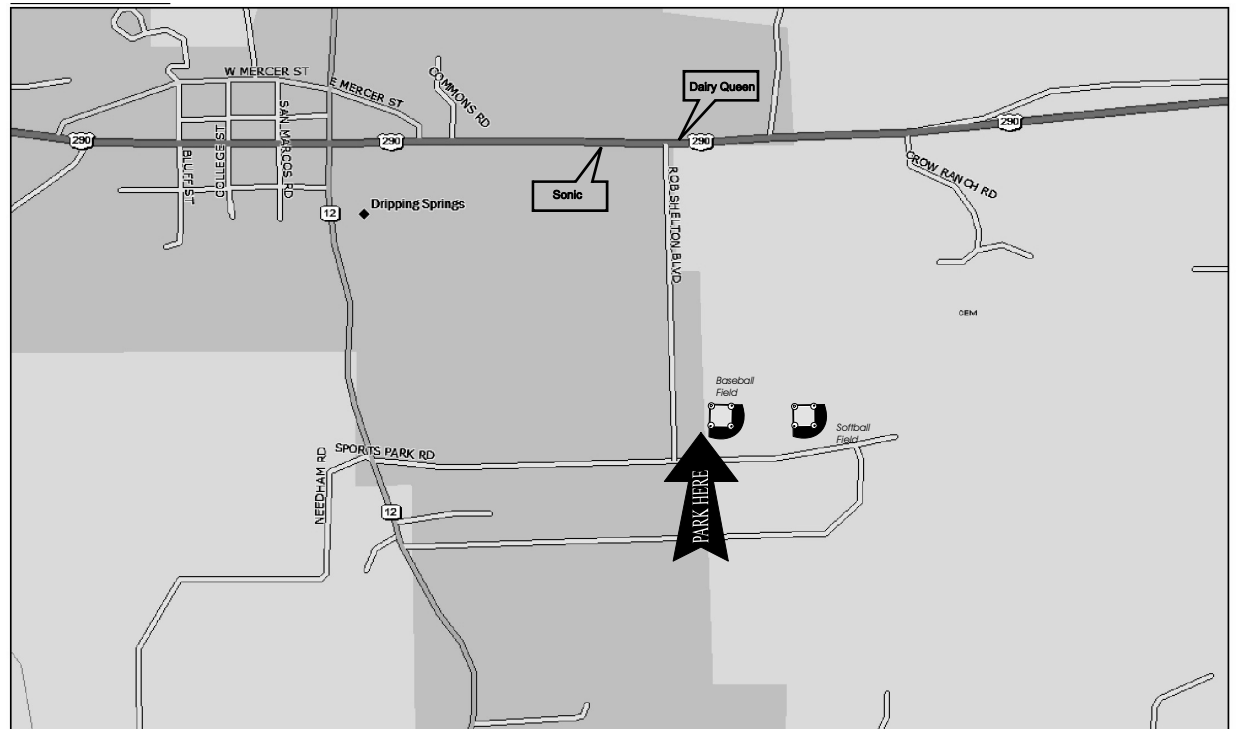

DRIPPING SPRINGS

The ball field is NOT at the high school !!

- Take Highway 290 West to Dripping Springs
- Turn LEFT onto Rob Shelton Blvd. (just past the Dairy Queen)
- Follow Rob Shelton to the dead end and turn LEFT onto Sports Park Road
- Turn LEFT just BEFORE the first field. Park along the tree line. NOTE: You do NOT want to park in the main parking lot between the fields. You WILL get blocked in !!

EASTSIDE MEMORIAL HIGH

1112 Arthur Stiles

MANOR HIGH

12700 Gregg Manor Road
Manor, TX

- Take US 290 East toward Manor
- Turn LEFT onto Gregg Manor Road at the traffic signal just past the Ford Dealership
- Turn LEFT into the driveway at the Middle School (just past the water tower)
- Go past the stop sign, and take the FIRST drive to the RIGHT (NOTE: the sign may say “Buses Only”, but it is the ONLY way to get to the field)
- Park near the Ag Barn

Rouse High School

1501 CR 271

Leander, TX 78641

- Take US 183 or 183A (toll road) to Crystal Falls Parkway
- Turn RIGHT onto Crystal Fall Parkway
- Turn LEFT onto CR 271 (about 1/4 mile from US 183A)
- Go past the Middle School and turn RIGHT into the drive for the Athletic Fields
- Park in the lot on the right near the field

East Metro Park

Blake Manor Rd
Manor, TX

- Take US 290 East toward Manor
- Turn **RIGHT** onto Old Highway 20 at the traffic signal just past Hwy 130
- Turn **RIGHT** onto South Lexington at the stop sign
- Go about 0.2 miles and turn **LEFT** onto Blake Manor
- Go about 4 miles and turn **RIGHT** into the park