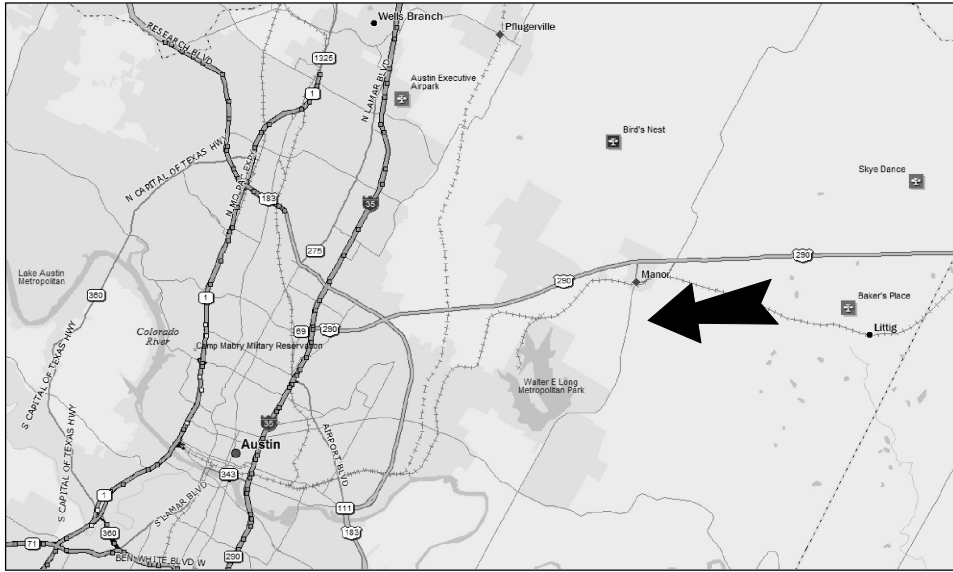

DRIPPING SPRINGS

The ball field is NOT at the high school !!

- Take Highway 290 West to Dripping Springs
- Turn LEFT onto Rob Shelton Blvd. (just past the Dairy Queen)
- Follow Rob Shelton to the dead end and turn LEFT onto Sports Park Road
- Turn LEFT just BEFORE the first field. Park along the tree line. NOTE: You do NOT want to park in the main parking lot between the fields. You WILL get blocked in !!

EASTSIDE MEMORIAL HIGH

1112 Arthur Stiles

MANOR HIGH

12700 Gregg Manor Road
Manor, TX

- Take US 290 East toward Manor
- Turn LEFT onto Gregg Manor Road at the traffic signal just past the Ford Dealership
- Turn LEFT into the driveway at the Middle School (just past the water tower)
- Go past the stop sign, and take the FIRST drive to the RIGHT (NOTE: the sign may say “Buses Only”, but it is the ONLY way to get to the field)
- Park near the Ag Barn

East Metro Park

Blake Manor Rd
Manor, TX

- Take US 290 East toward Manor
- Turn **RIGHT** onto Old Highway 20 at the traffic signal just past Hwy 130
- Turn **RIGHT** onto South Lexington at the stop sign
- Go about 0.2 miles and turn **LEFT** onto Blake Manor
- Go about 4 miles and turn **RIGHT** into the park