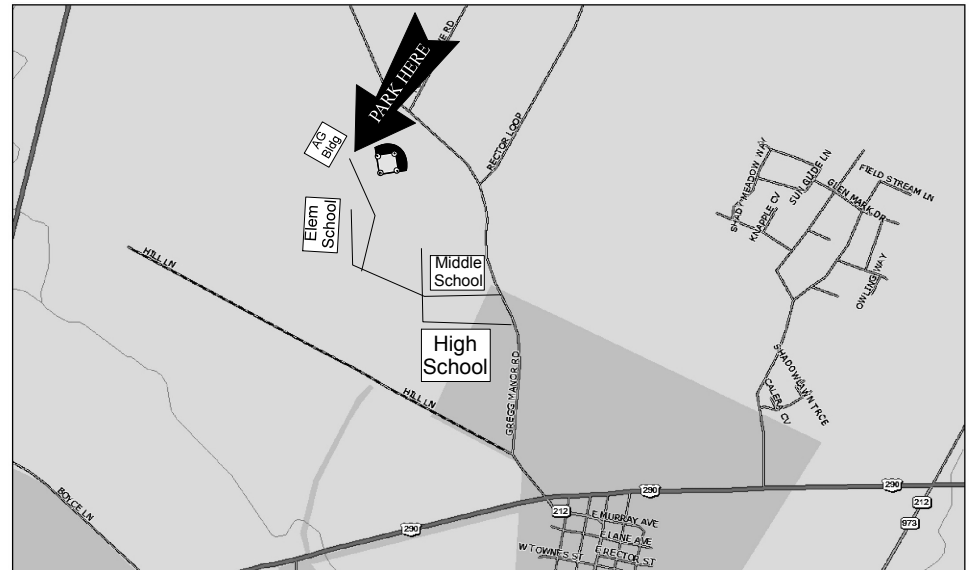

DRIPPING SPRINGS

The ball field is NOT at the high school !!

- Take Highway 290 West to Dripping Springs
- Turn LEFT onto Rob Shelton Blvd. (just past the Dairy Queen)
- Follow Rob Shelton to the dead end and turn LEFT onto Sports Park Road
- Turn LEFT just BEFORE the first field. Park along the tree line. NOTE: You do NOT want to park in the main parking lot between the fields. You WILL get blocked in !!

EASTSIDE MEMORIAL HIGH

1112 Arthur Stiles

MANOR HIGH

12700 Gregg Manor Road
Manor, TX

- Take US 290 East toward Manor
- Turn LEFT onto Gregg Manor Road at the traffic signal just past the Ford Dealership
- Turn LEFT into the driveway at the Middle School (just past the water tower)
- Go past the stop sign, and take the FIRST drive to the RIGHT (NOTE: the sign may say “Buses Only”, but it is the ONLY way to get to the field)
- Park near the Ag Barn

East Metro Park

Blake Manor Rd
Manor, TX

- Take US 290 East toward Manor
- Turn **RIGHT** onto Old Highway 20 at the traffic signal just past Hwy 130
- Turn **RIGHT** onto South Lexington at the stop sign
- Go about 0.2 miles and turn **LEFT** onto Blake Manor
- Go about 4 miles and turn **RIGHT** into the park