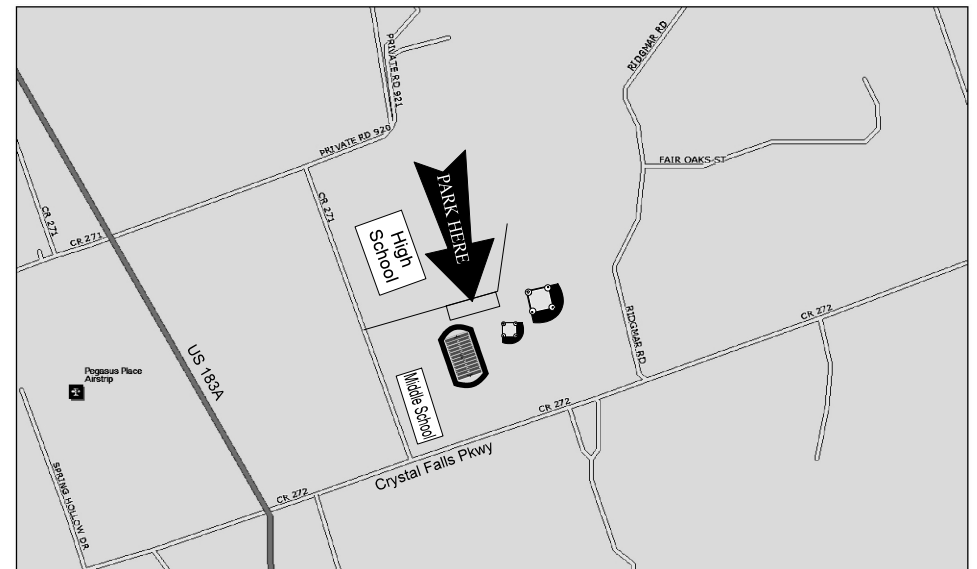

DRIPPING SPRINGS

The ball field is NOT at the high school !!

- Take Highway 290 West to Dripping Springs
- Turn LEFT onto Rob Shelton Blvd. (just past the Dairy Queen)
- Follow Rob Shelton to the dead end and turn LEFT onto Sports Park Road
- Turn LEFT just BEFORE the first field. Park along the tree line. NOTE: You do NOT want to park in the main parking lot between the fields. You WILL get blocked in !!

EASTSIDE MEMORIAL HIGH

1112 Arthur Stiles

MANOR HIGH

12700 Gregg Manor Road
Manor, TX

- Take US 290 East toward Manor
- Turn LEFT onto Gregg Manor Road at the traffic signal just past the Ford Dealership
- Turn LEFT into the driveway at the Middle School (just past the water tower)
- Go past the stop sign, and take the FIRST drive to the RIGHT (NOTE: the sign may say “Buses Only”, but it is the ONLY way to get to the field)
- Park near the Ag Barn

East Metro Park

Blake Manor Rd
Manor, TX

- Take US 290 East toward Manor
- Turn **RIGHT** onto Old Highway 20 at the traffic signal just past Hwy 130
- Turn **RIGHT** onto South Lexington at the stop sign
- Go about 0.2 miles and turn **LEFT** onto Blake Manor
- Go about 4 miles and turn **RIGHT** into the park