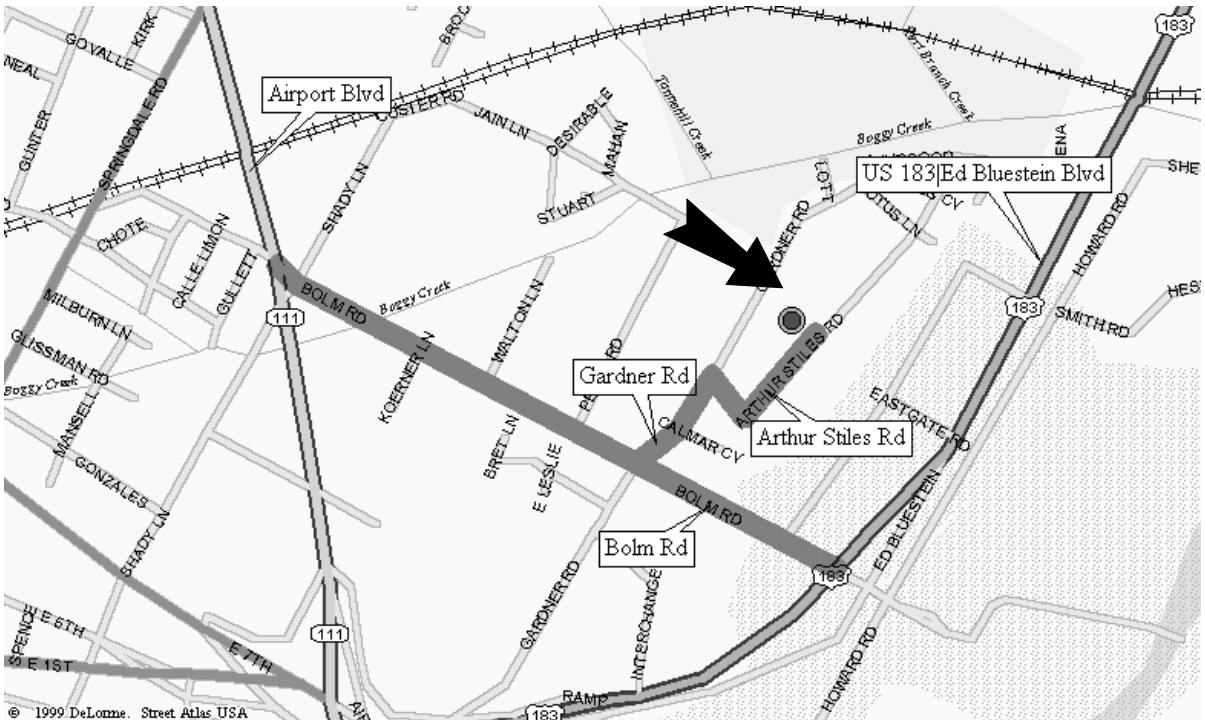

DRIPPING SPRINGS

The ball field is NOT at the high school !!

- Take Highway 290 West to Dripping Springs
- Turn LEFT onto Rob Shelton Blvd. (just past the Dairy Queen)
- Follow Rob Shelton to the dead end and turn LEFT onto Sports Park Road
- Turn LEFT just BEFORE the first field. Park along the tree line. NOTE: You do NOT want to park in the main parking lot between the fields. You WILL get blocked in !!

EASTSIDE MEMORIAL HIGH

1112 Arthur Stiles

MANOR HIGH

12700 Gregg Manor Road
Manor, TX

- Take US 290 East toward Manor
- Turn LEFT onto Gregg Manor Road at the traffic signal just past the Ford Dealership
- Turn LEFT into the driveway at the Middle School (just past the water tower)
- Go past the stop sign, and take the FIRST drive to the RIGHT (NOTE: the sign may say “Buses Only”, but it is the ONLY way to get to the field)
- Park near the Ag Barn

Rouse High School

1501 CR 271

Leander, TX 78641

- Take US 183 or 183A (toll road) to Crystal Falls Parkway
- Turn RIGHT onto Crystal Fall Parkway
- Turn LEFT onto CR 271 (about 1/4 mile from US 183A)
- Go past the Middle School and turn RIGHT into the drive for the Athletic Fields
- Park in the lot on the right near the field

East Metro Park

Blake Manor Rd
Manor, TX

- Take US 290 East toward Manor
- Turn **RIGHT** onto Old Highway 20 at the traffic signal just past Hwy 130
- Turn **RIGHT** onto South Lexington at the stop sign
- Go about 0.2 miles and turn **LEFT** onto Blake Manor
- Go about 4 miles and turn **RIGHT** into the park