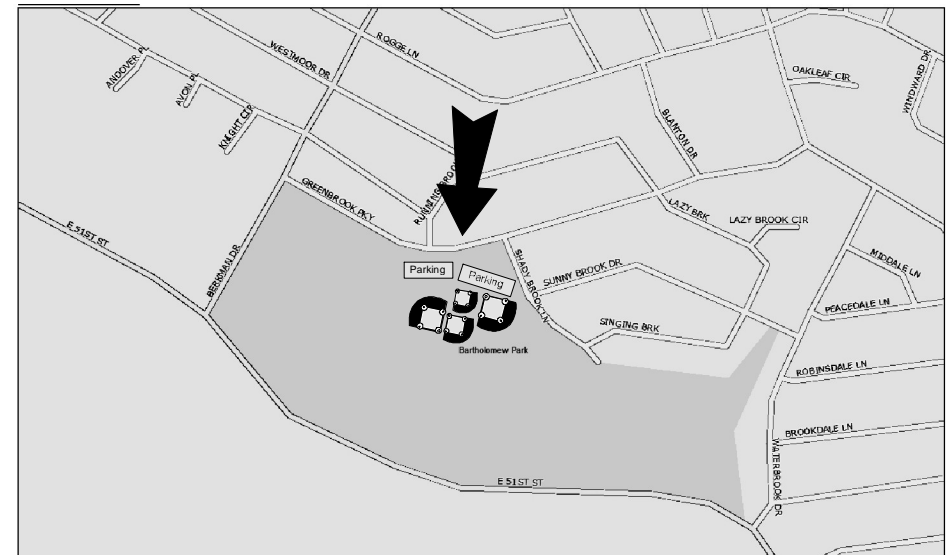

Delwood NE Optimist Fields

1851 Greenbrook Pkwy
Austin, TX

FROM IH-35

- Go EAST on East 51st Street to Berman Drive
- Turn LEFT onto Berkman Drive
- Turn RIGHT onto Greenbrook Pkwy
- The parking lot and fields will be on your RIGHT

Vandegrift HS

9700 McNeil Dr
Austin, TX 78750

From Hwy 620

- Turn to go SOUTH on RR 2222
- Go approximately 1,5 mile to McNeil Drive
- Turn LEFT onto McNeil Drive
- Go past the traffic circle and turn LEFT onto the first driveway
- Follow drive and take the THIRD drive to the left and follow it to the ball field on your right

From MoPac (Loop 1) or Loop 360

- Follow RR 2222 to McNeil Drive
- Turn RIGHT onto McNeil Drive
- Go past the traffic circle and turn LEFT onto the first driveway
- Follow drive and take the THIRD drive to the left and follow it to the ball field on your right