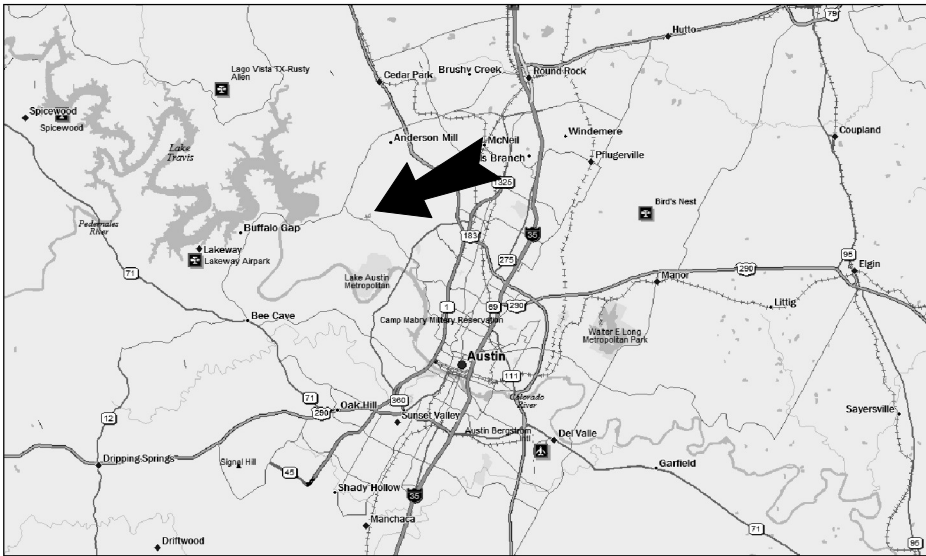

Delwood NE Optimist Fields

1851 Greenbrook Pkwy
Austin, TX

FROM IH-35

- Go EAST on East 51st Street to Berman Drive
- Turn LEFT onto Berkman Drive
- Turn RIGHT onto Greenbrook Pkwy
- The parking lot and fields will be on your RIGHT

Vandegrift HS

9700 McNeil Dr
Austin, TX 78750

From Hwy 620

- Turn to go SOUTH on RR 2222
- Go approximately 1,5 mile to McNeil Drive
- Turn LEFT onto McNeil Drive
- Go past the traffic circle and turn LEFT onto the first driveway
- Follow drive and take the THIRD drive to the left and follow it to the ball field on your right

From MoPac (Loop 1) or Loop 360

- Follow RR 2222 to McNeil Drive
- Turn RIGHT onto McNeil Drive
- Go past the traffic circle and turn LEFT onto the first driveway
- Follow drive and take the THIRD drive to the left and follow it to the ball field on your right