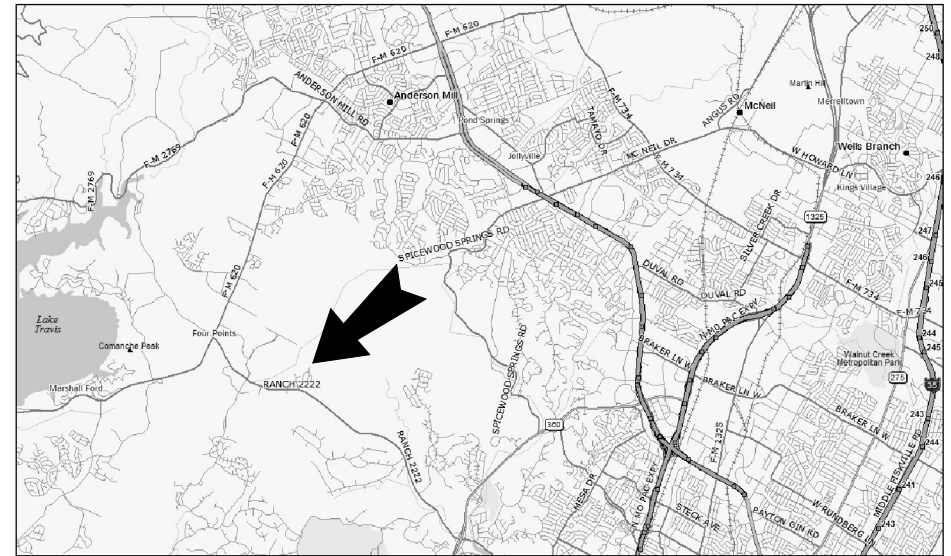

Delwood NE Optimist Fields

1851 Greenbrook Pkwy
Austin, TX

FROM IH-35

- Go EAST on East 51st Street to Berman Drive
- Turn LEFT onto Berkman Drive
- Turn RIGHT onto Greenbrook Pkwy
- The parking lot and fields will be on your RIGHT

Vandegrift HS

9700 McNeil Dr
Austin, TX 78750

From Hwy 620

- Turn to go SOUTH on RR 2222
- Go approximately 1,5 mile to McNeil Drive
- Turn LEFT onto McNeil Drive
- Go past the traffic circle and turn LEFT onto the first driveway
- Follow drive and take the THIRD drive to the left and follow it to the ball field on your right

From MoPac (Loop 1) or Loop 360

- Follow RR 2222 to McNeil Drive
- Turn RIGHT onto McNeil Drive
- Go past the traffic circle and turn LEFT onto the first driveway
- Follow drive and take the THIRD drive to the left and follow it to the ball field on your right